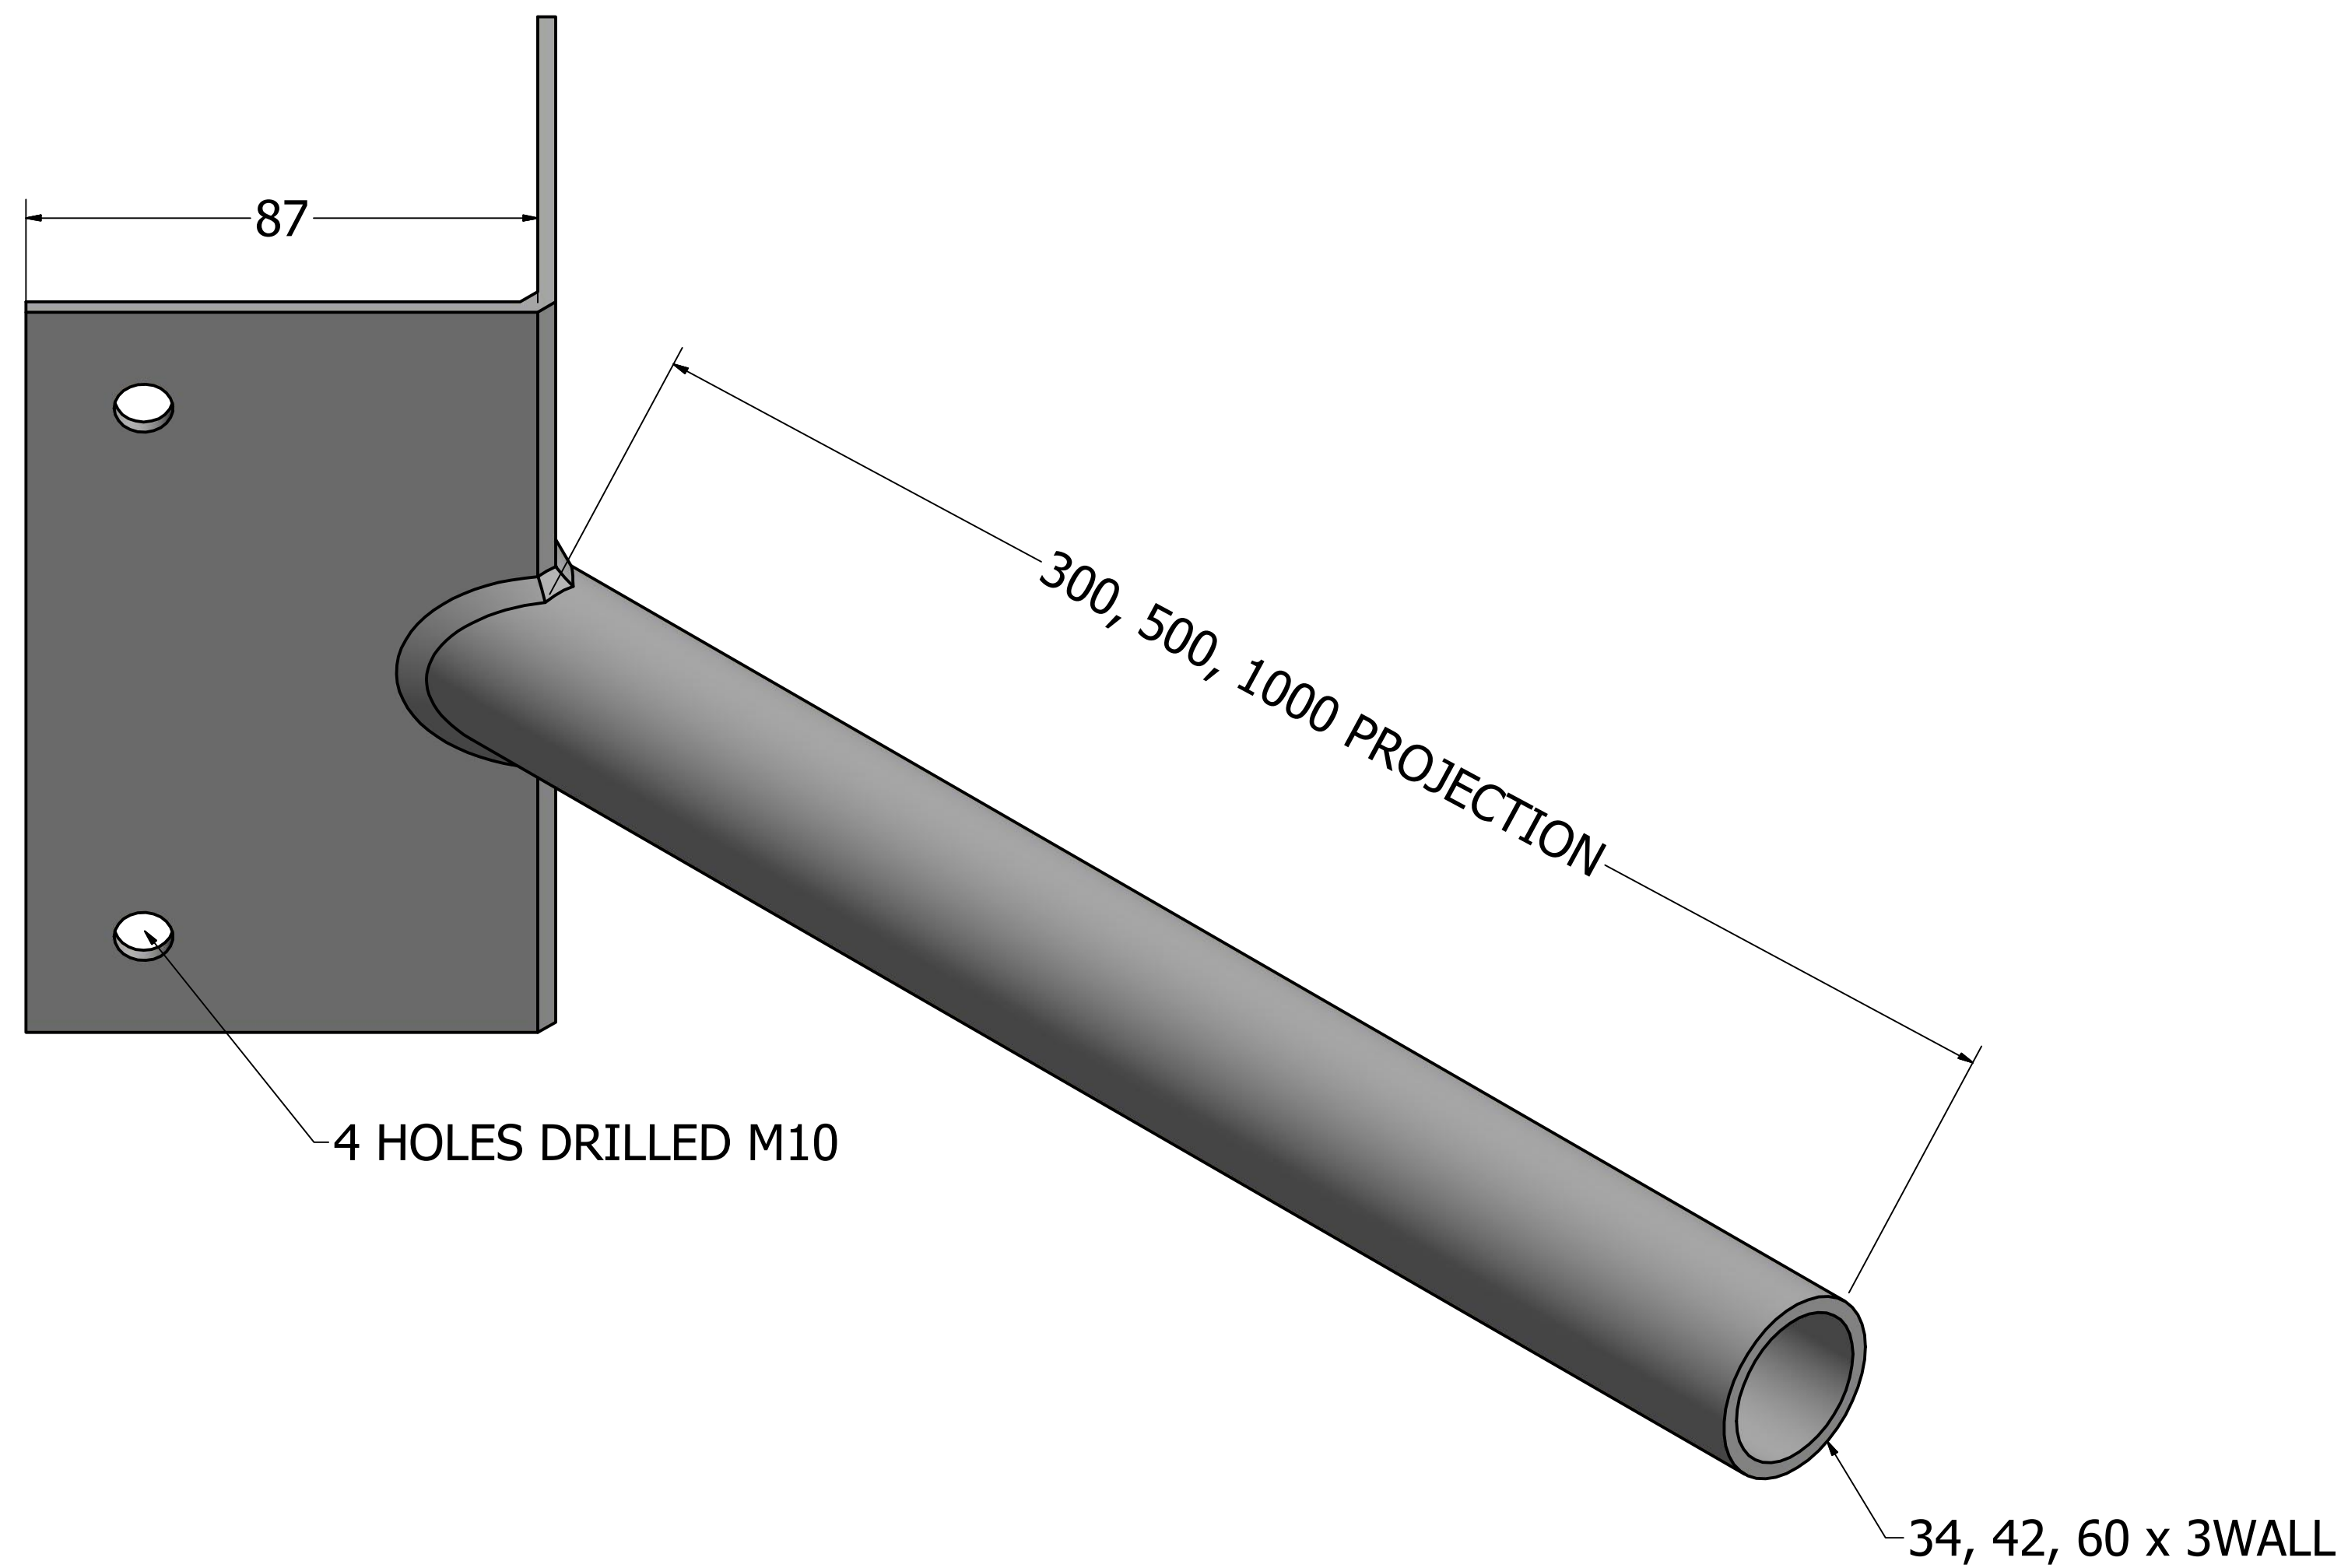

8 7 6 5 4 3 2 1

REAR VIEW

GENERAL NOTES:
 ALL DIMENSIONS IN MILIMETERS
 ALL BURRS AND SHARP EDGES TO BE REMOVED

Copyright
 The user may not copy, reproduce, republish, post, broadcast, transmit, make available to the public or otherwise use any BEI Lighting or UK Electric Ltd content contained in this document in any way without our written permission.

DRAWN Neil Carter	29/06/2016	TITLE	
CHECKED		GALVANISED CORNER WALL LANTERN BRACKET SEVERAL PROJECTION AND TUBE SIZES	
QA		AVAILABLE 0° TILT	
MFG		SIZE	DWG NO
APPROVED		D	CWLB-Style Bracket
		SCALE	1 / 1
		SHEET 1 OF 1	