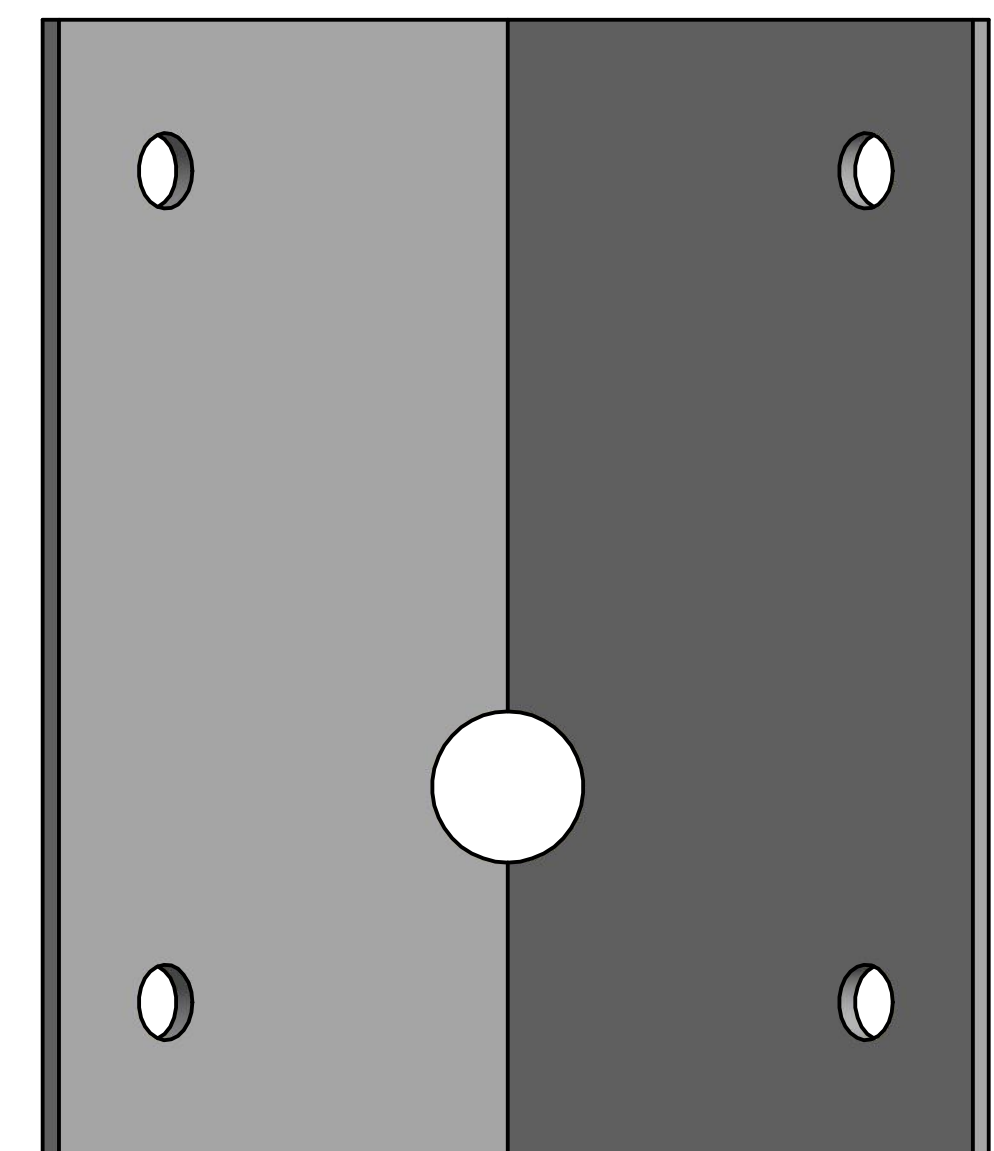

8 7 6 5 4 3 2 1

REAR VIEW

GENERAL NOTES:
 ALL DIMENSIONS IN MILIMETERS
 ALL BURRS AND SHARP EDGES TO BE REMOVED

Copyright
 The user may not copy, reproduce, republish, post, broadcast, transmit, make available to the public or otherwise use any BEI Lighting or UK Electric Ltd content contained in this document in any way without our written permission.

DRAWN Neil Carter	29/06/2016	TITLE	
CHECKED		GALVANISED CORNER WALL LANTERN BRACKET SEVERAL PROJECTION AND TUBE SIZES	
QA		AVAILABLE 0° TILT	
MFG		SIZE	DWG NO
APPROVED		D	CWLB-Style Bracket
		SCALE	1 / 1
		SHEET 1 OF 1	