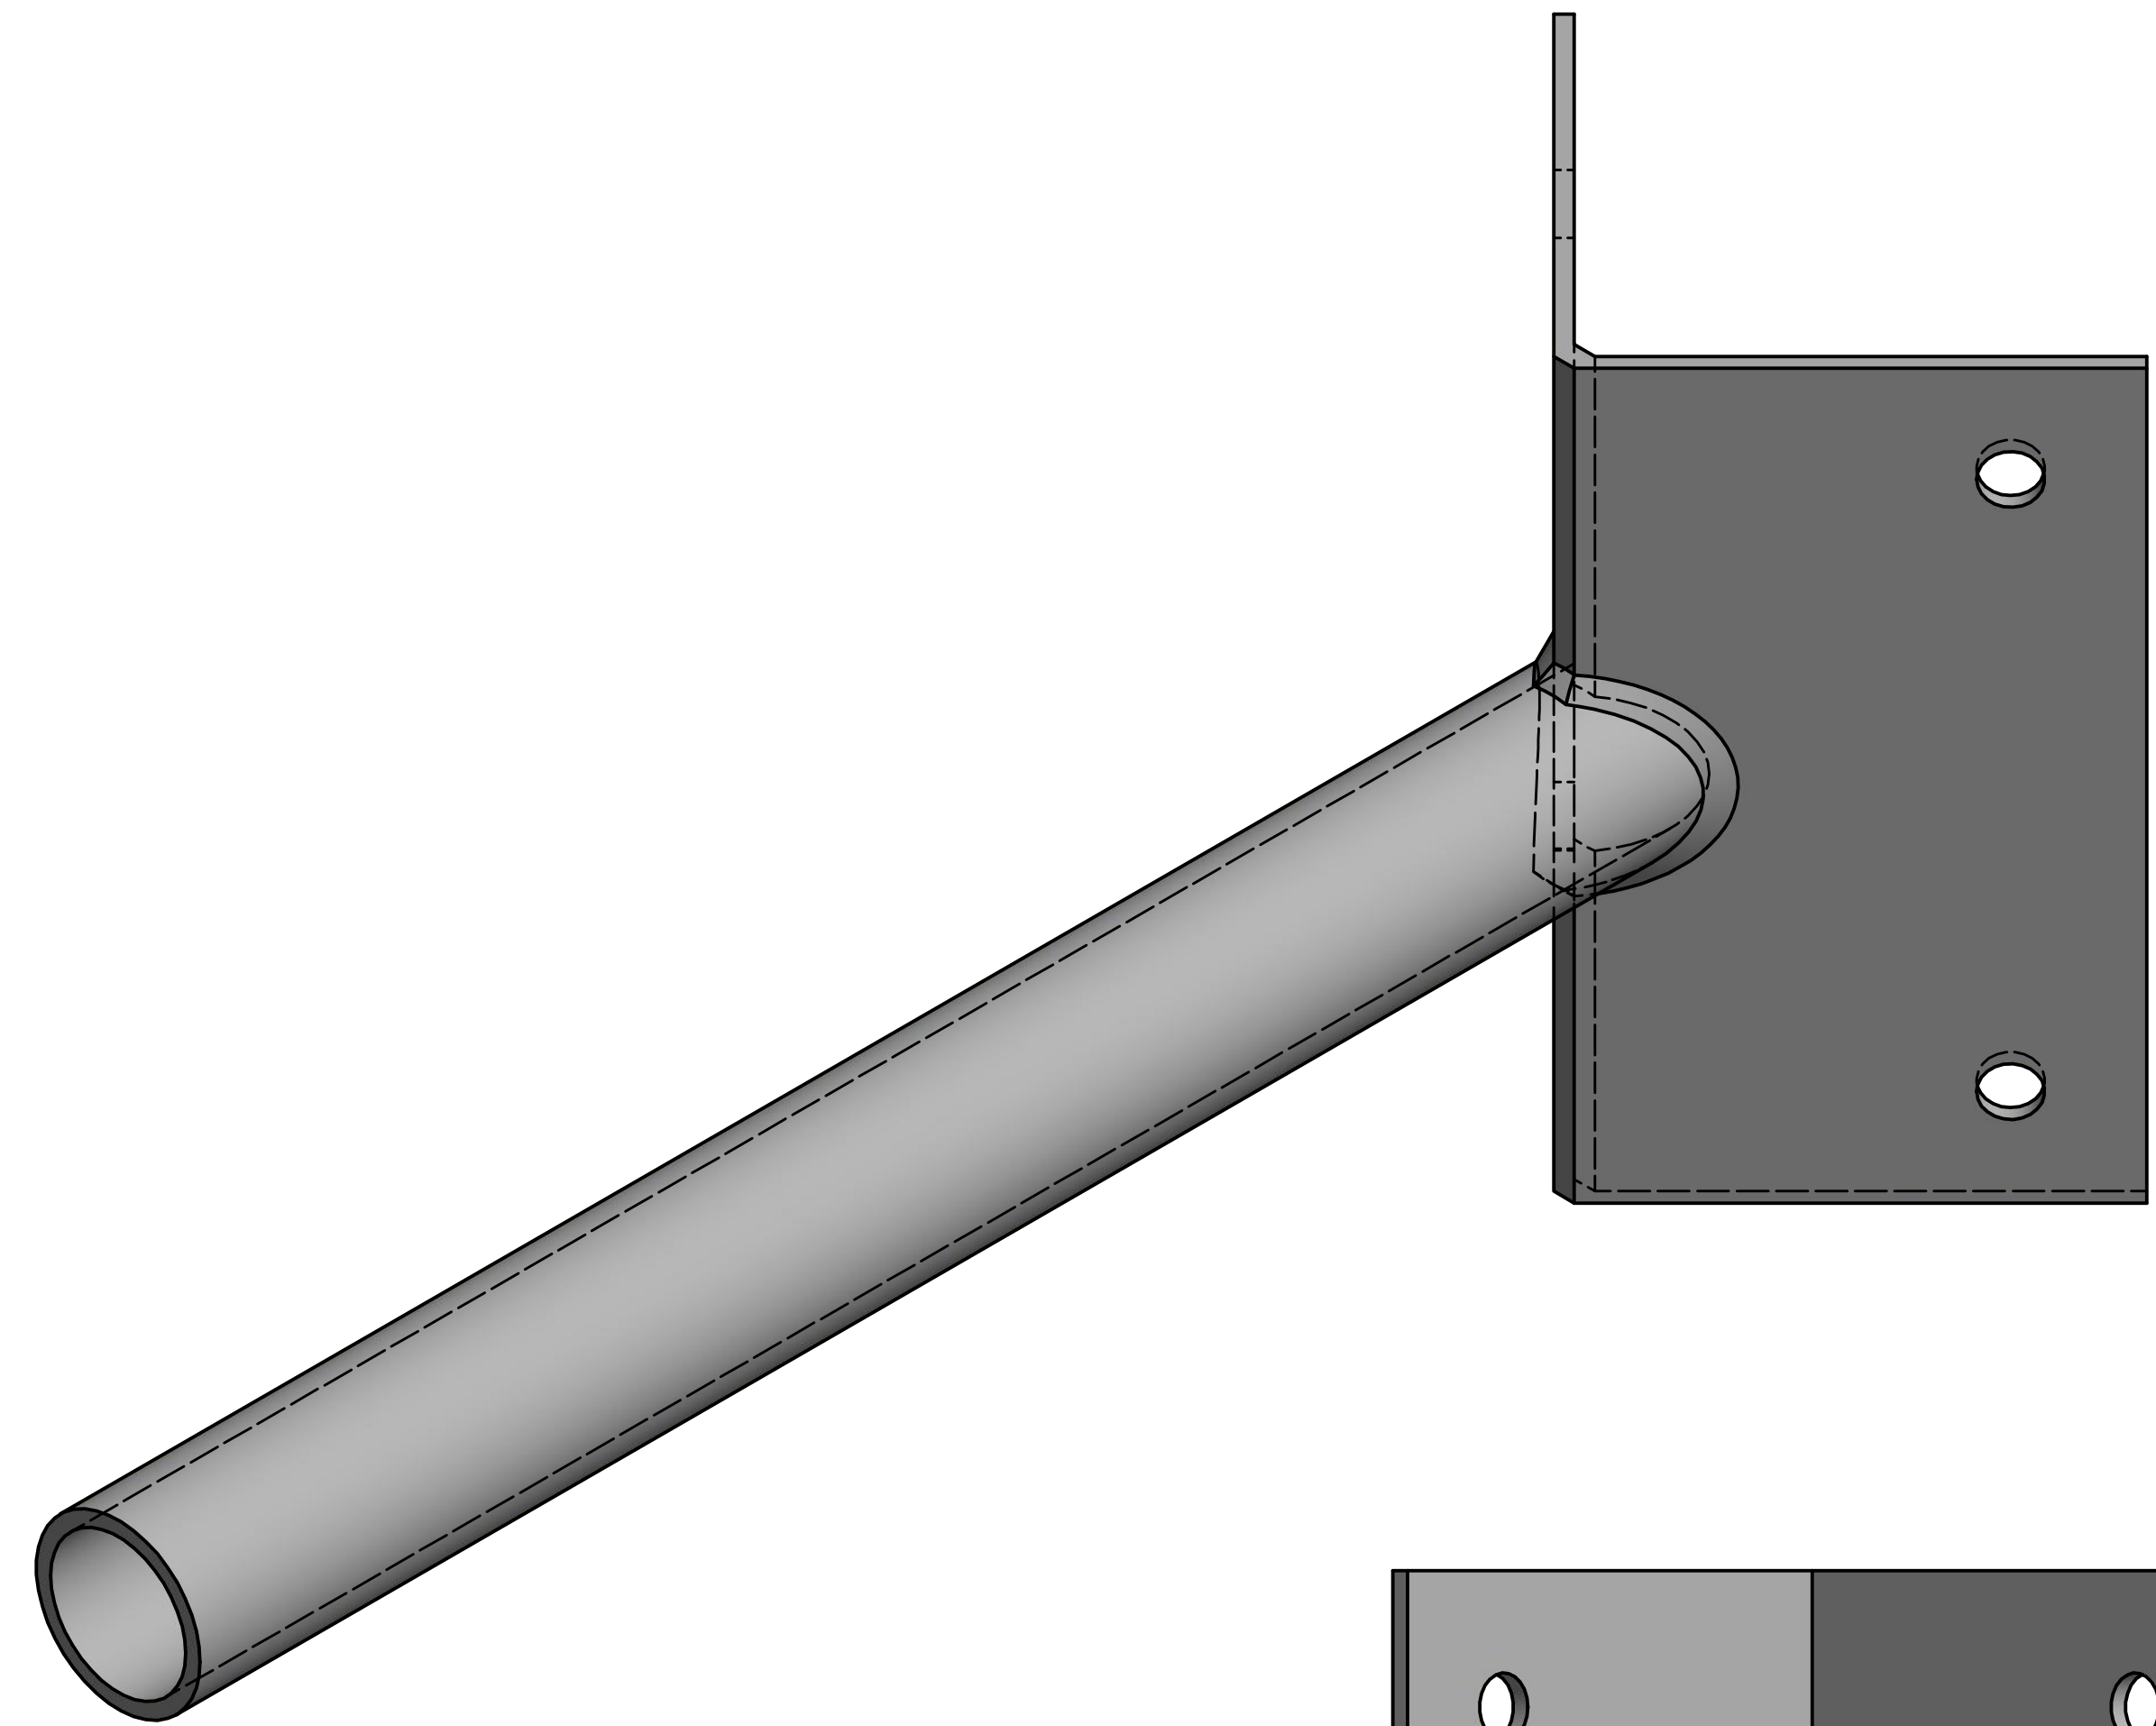

8 7 6 5 4 3 2 1

REAR VIEW

GENERAL NOTES:
 ALL DIMENSIONS IN MILIMETERS
 ALL BURRS AND SHARP EDGES TO BE REMOVED

Copyright
 The user may not copy, reproduce, republish, post, broadcast, transmit, make available to the public or otherwise use any BEI Lighting or UK Electric Ltd content contained in this document in any way without our written permission.

DRAWN Neil Carter	29/06/2016	TITLE	
CHECKED		GALVANISED CORNER WALL LANTERN BRACKET SEVERAL PROJECTION AND TUBE SIZES	
QA		AVAILABLE 0° TILT	
MFG		SIZE	DWG NO
APPROVED		D	CWLB-Style Bracket
		SCALE	1 / 1
		SHEET 1 OF 1	