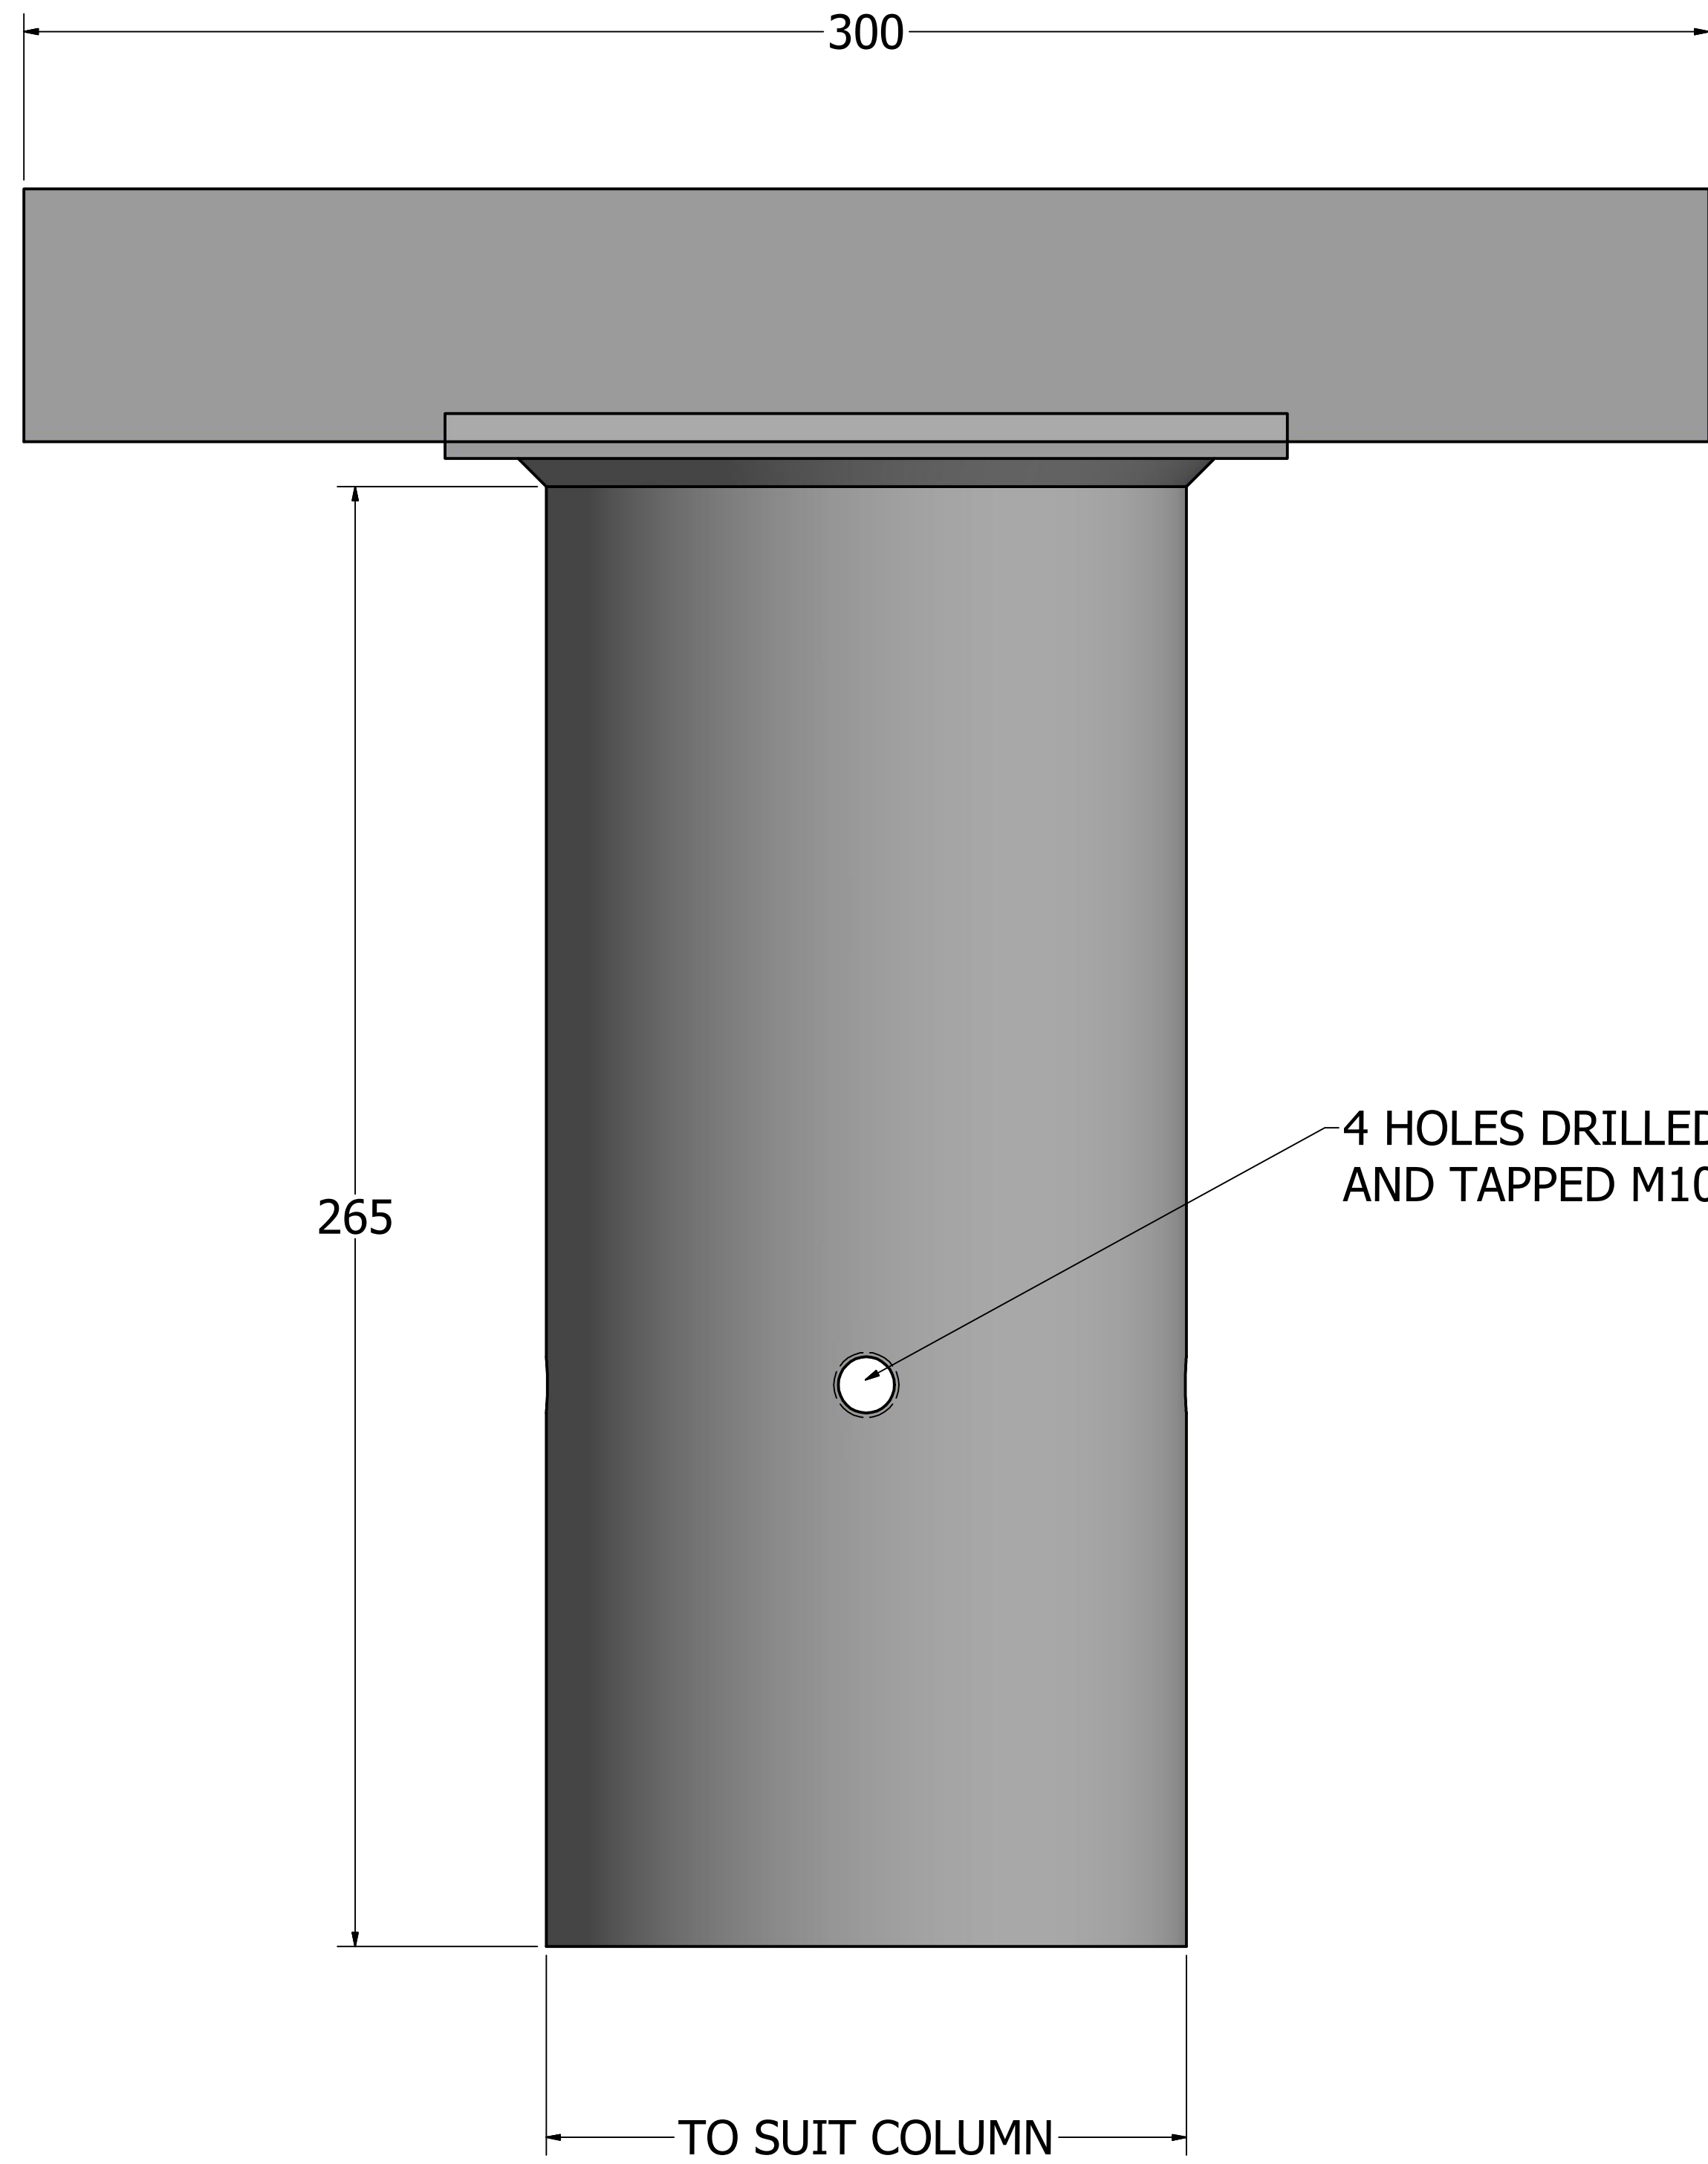

8 7 6 5 4 3 2 1

GENERAL NOTES:
 ALL DIMENSIONS IN MILIMETERS
 ALL BURRS AND SHARP EDGES TO BE REMOVED

Copyright
 The user may not copy, reproduce, republish, post, broadcast, transmit, make available to the public or otherwise use any BEI Lighting or UK Electric Ltd content contained in this document in any way without our written permission.