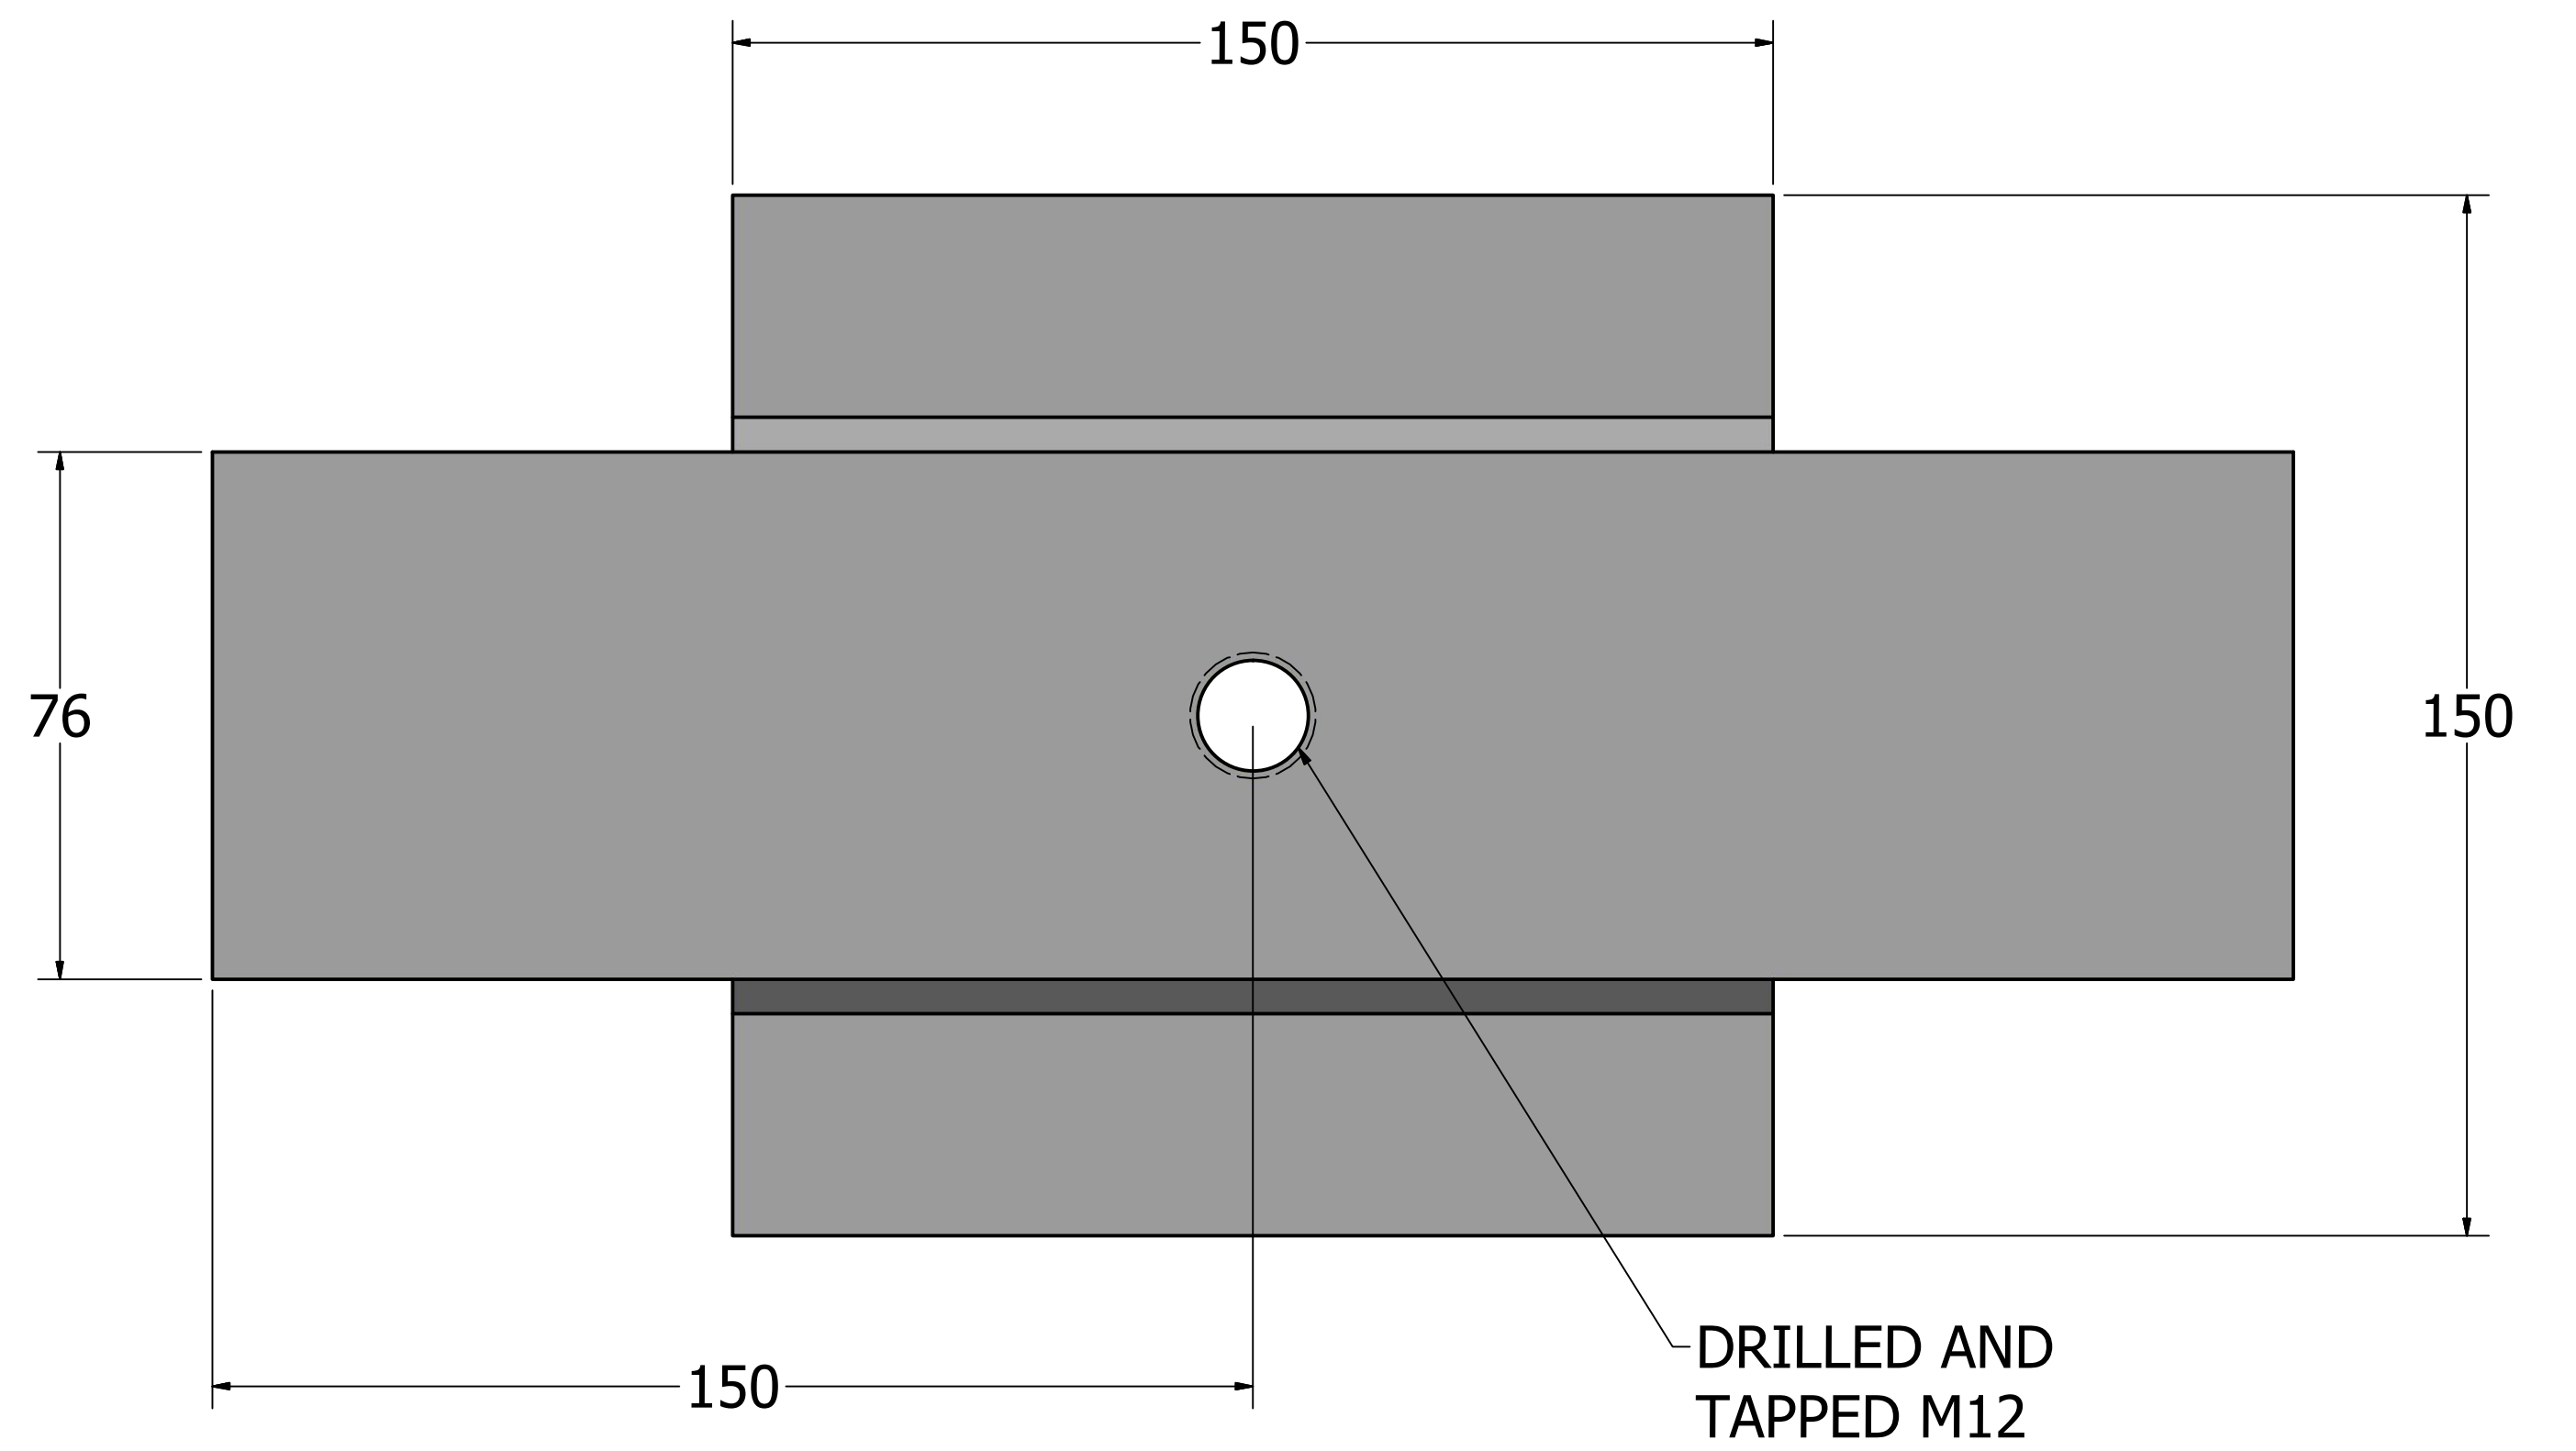

8 7 6 5 4 3 2 1

GENERAL NOTES:
 ALL DIMENSIONS IN MILIMETERS
 ALL BURRS AND SHARP EDGES TO BE REMOVED

Copyright
 The user may not copy, reproduce, republish, post, broadcast, transmit, make available to the public or otherwise use any BEI Lighting or UK Electric Ltd content contained in this document in any way without our written permission.