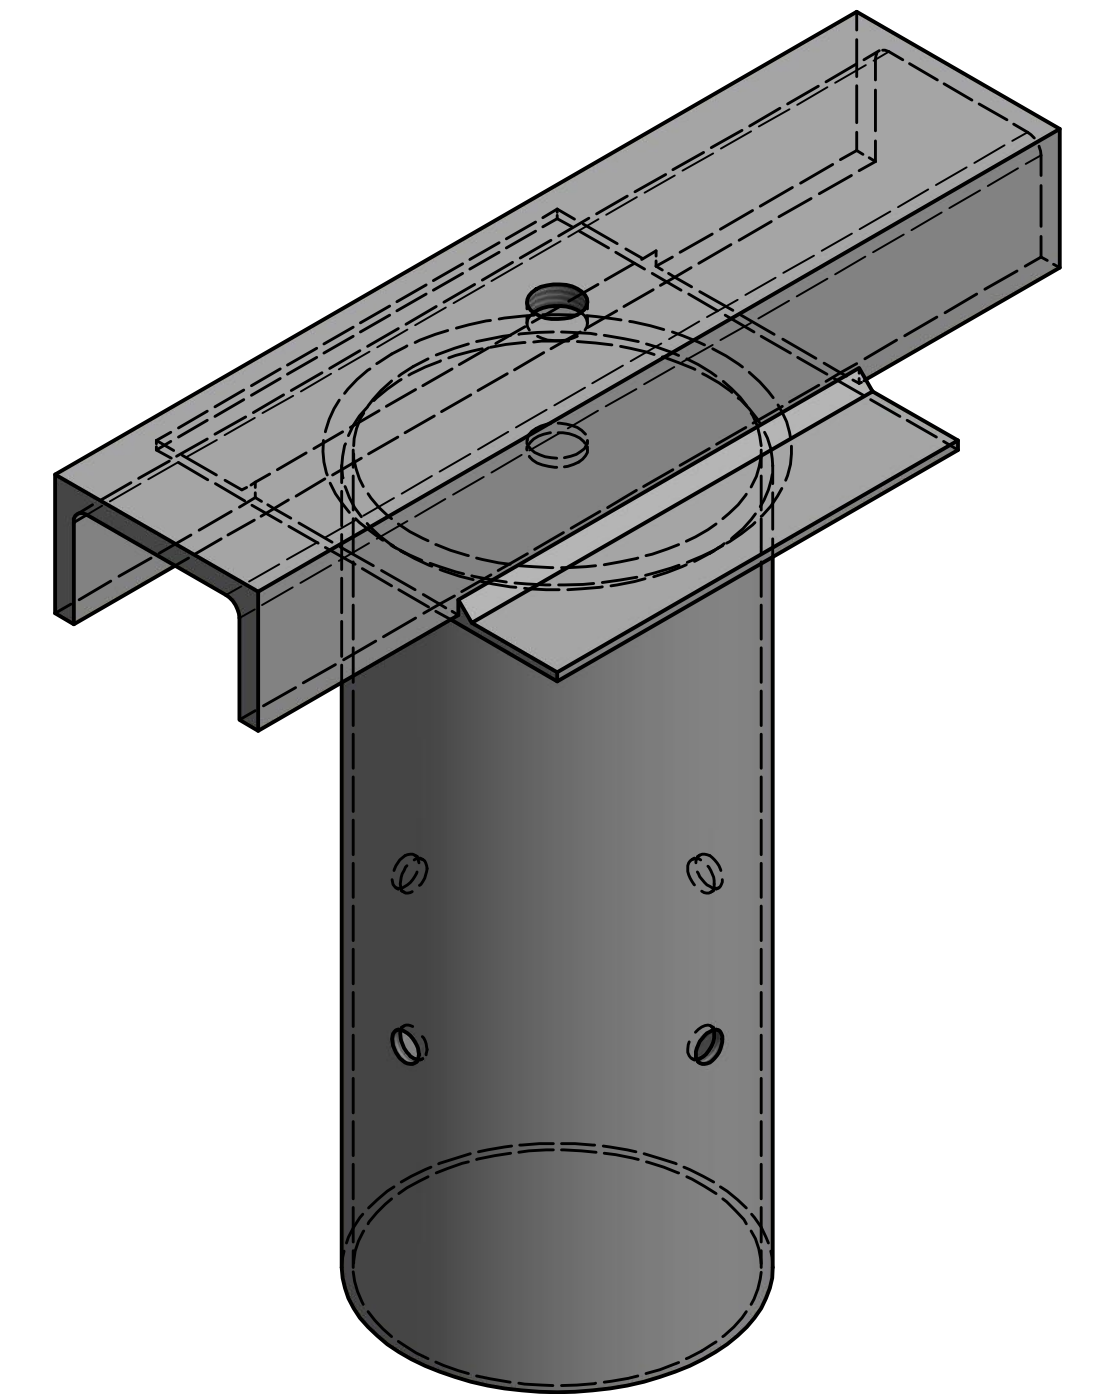

8 7 6 5 4 3 2 1

GENERAL NOTES:
 ALL DIMENSIONS IN MILIMETERS
 ALL BURRS AND SHARP EDGES TO BE REMOVED

Copyright
 The user may not copy, reproduce, republish, post, broadcast, transmit, make available to the public or otherwise use any BEI Lighting or UK Electric Ltd content contained in this document in any way without our written permission.

BEI LIGHTING
 WYNDHAM CLOSE
 BRACKLA INDUSTRIAL ESTATE
 BRIDGEND CF31 2AN
 TEL: 01656 645414
 FAX: 01656 669231
 EMAIL: sales@beilighting.com
 WEB: www.beilighting.com

DRAWN Neil Carter	16/06/2016	TITLE	
CHECKED		SINGLE GALVANISED FLOODLIGHT BRACKET TO SUIT COLUMN	
QA		SIZE	DWG NO
MFG		D	X1-Style Column Bracket
APPROVED		SCALE	REV
		1 / 1	SHEET 1 OF 1