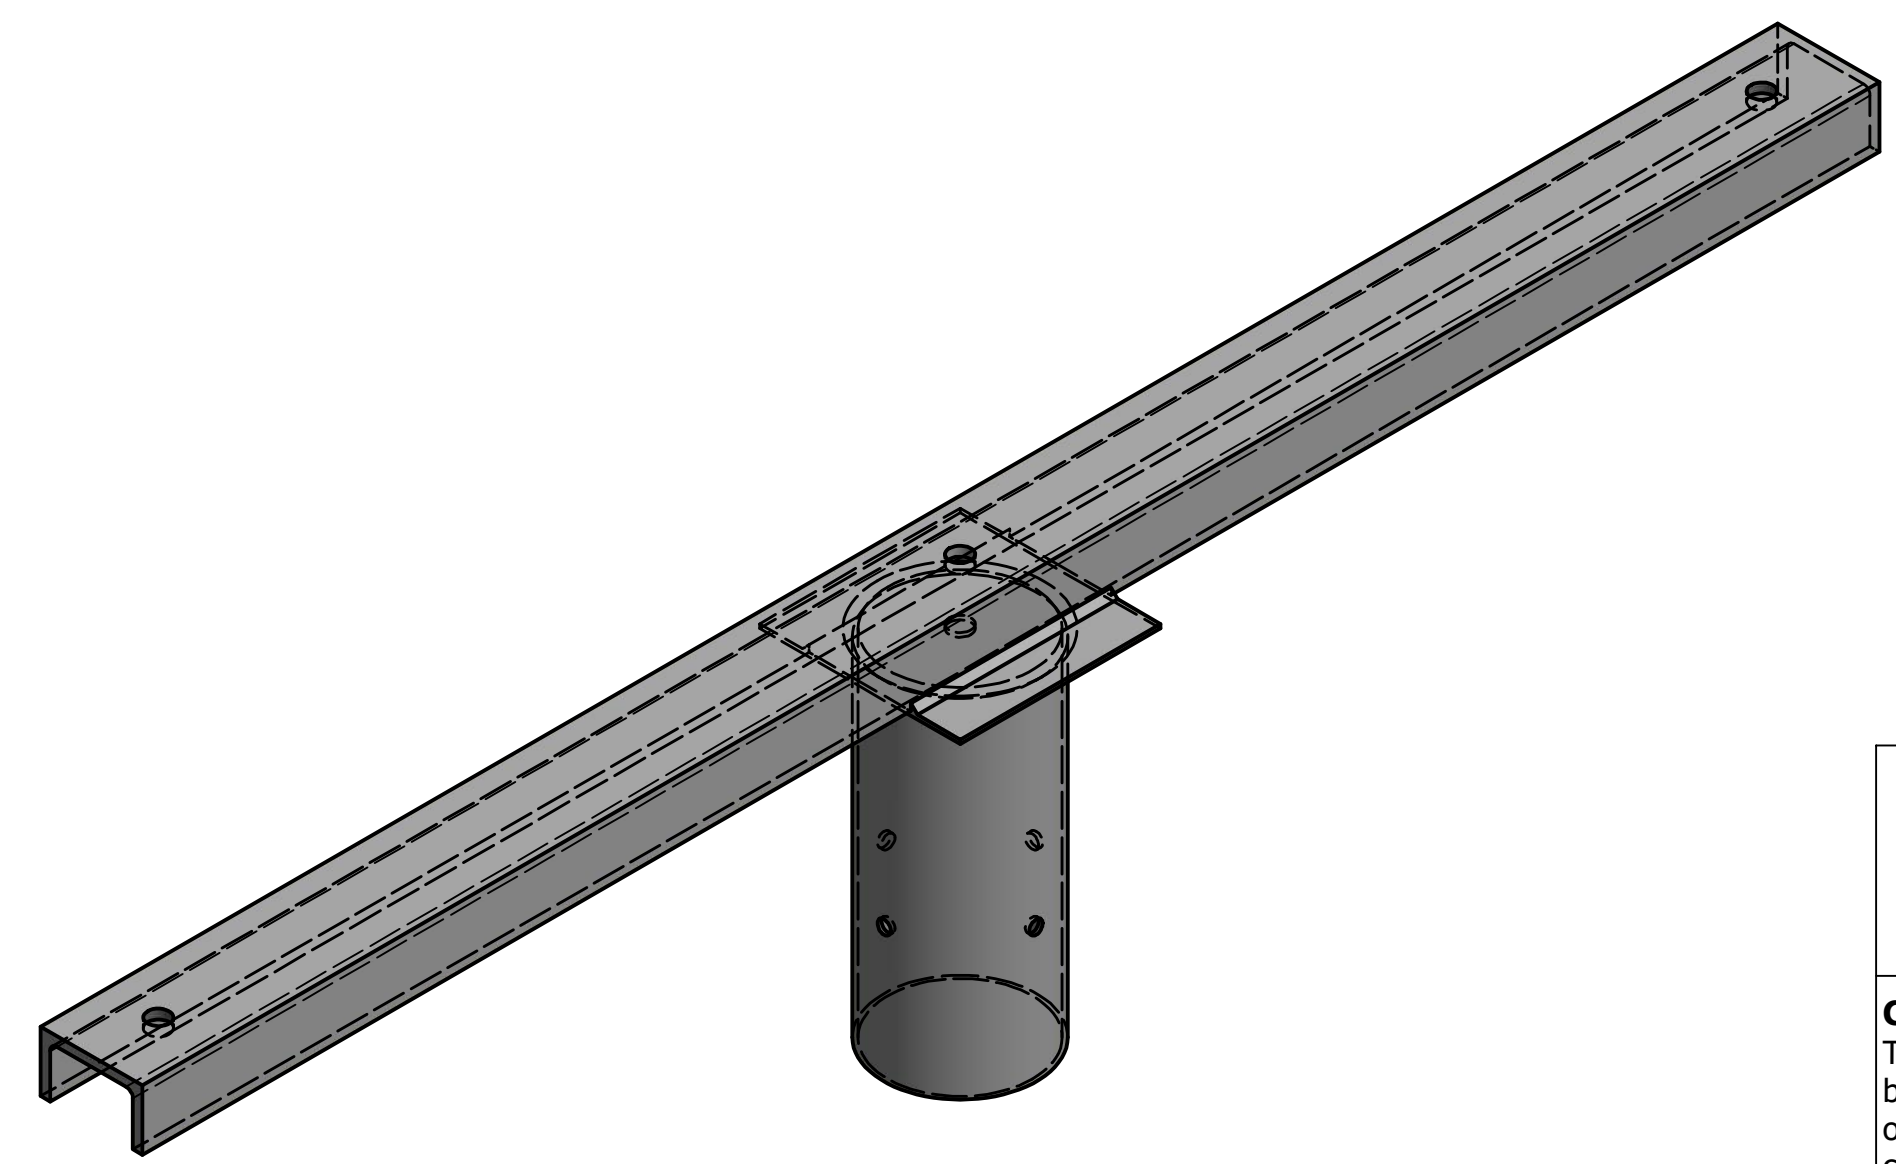

8 7 6 5 4 3 2 1

GENERAL NOTES:
 ALL DIMENSIONS IN MILIMETERS
 ALL BURRS AND SHARP EDGES TO BE REMOVED

Copyright
 The user may not copy, reproduce, republish, post, broadcast, transmit, make available to the public or otherwise use any BEI Lighting or UK Electric Ltd content contained in this document in any way without our written permission.

BEI LIGHTING
 WYNDHAM CLOSE
 BRACKLA INDUSTRIAL ESTATE
 BRIDGEND CF31 2AN
 TEL: 01656 645414
 FAX: 01656 669231
 EMAIL: sales@beilighting.com
 WEB: www.beilighting.com

DRAWN Neil Carter	17/06/2016	TITLE	
CHECKED		THREE WAY GALVANISED FLOODLIGHT BRACKET TO SUIT COLUMN	
QA		SIZE	DWG NO
MFG		D	X3-Style Floodlight Bracket
APPROVED		SCALE	1 / 2
		SHEET 1 OF 1	