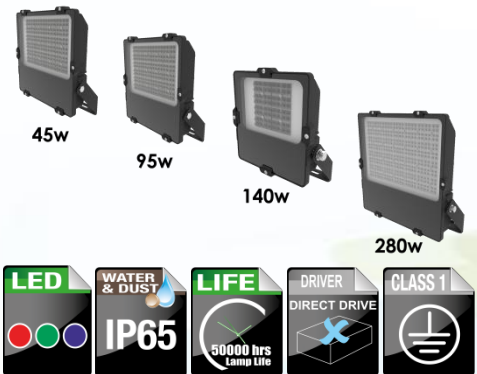

BEI Lanterns

BARDON			
Description	Bardon-Mini	Bardon-Midi	Bardon-Maxi
Wattage	30W	60W	80W
Lumens	3900Lm	7800Lm	10400Lm
Kelvin	4000k	4000k	4000k
Equal to SON/MH	70W	100W	150W
Mounting	76mm Side Entry		

ELDON		
Description	Eldon-Mini	Eldon-Midi
Wattage	34W	68W
Lumens	4000Lm	8000Lm
Kelvin	4000k	4000k
Equal to SON/MH	70W	100W
Mounting	76mm Post Top or 60mm Side Entry	

BELMORE			
Description	Belmore-Mini	Belmore-Midi	Belmore-Maxi
Wattage	29w	56w	82w
Lumens	3200Lm	7000Lm	10000Lm
Kelvin	4000k	4000k	4000k
Equal to SON/MH	70W	100W	150w
Mounting	76mm Post Top or 60mm Side Entry		

BEI Amenity

HOLYHEAD	
Description	Holyhead 30 LED
Wattage	30w
Lumens	3120Lm
Kelvin	4000k
Equal to SON/MH	70W
Mounting	76mm Post Top

BANGOR	
Description	Bangor 30w LED
Wattage	30w
Lumens	2640Lm
Kelvin	4000k
Equal to SON/MH	70W
Mounting	76mm Post Top

GAMMA LED	
Description	Gamma LED 45w
Wattage	45w
Lumens	3200Lm
Kelvin	4000k
Equal to SON/MH	70W
Mounting	76mm Post Top

BEI Floodlights

JACKSON			
Description	Jackson 60w LED	Jackson 120w LED	Jackson 180w LED
Wattage	60w	120w	180w
Lumens	6300Lm	12600Lm	18900Lm
Kelvin	4000k	4000k	4000k
Equal to SON/MH	70w	150w	250w
Mounting	Stirrup Mounted		