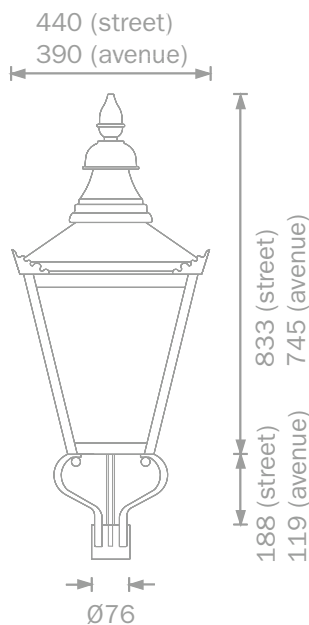

AVENUE

STREET